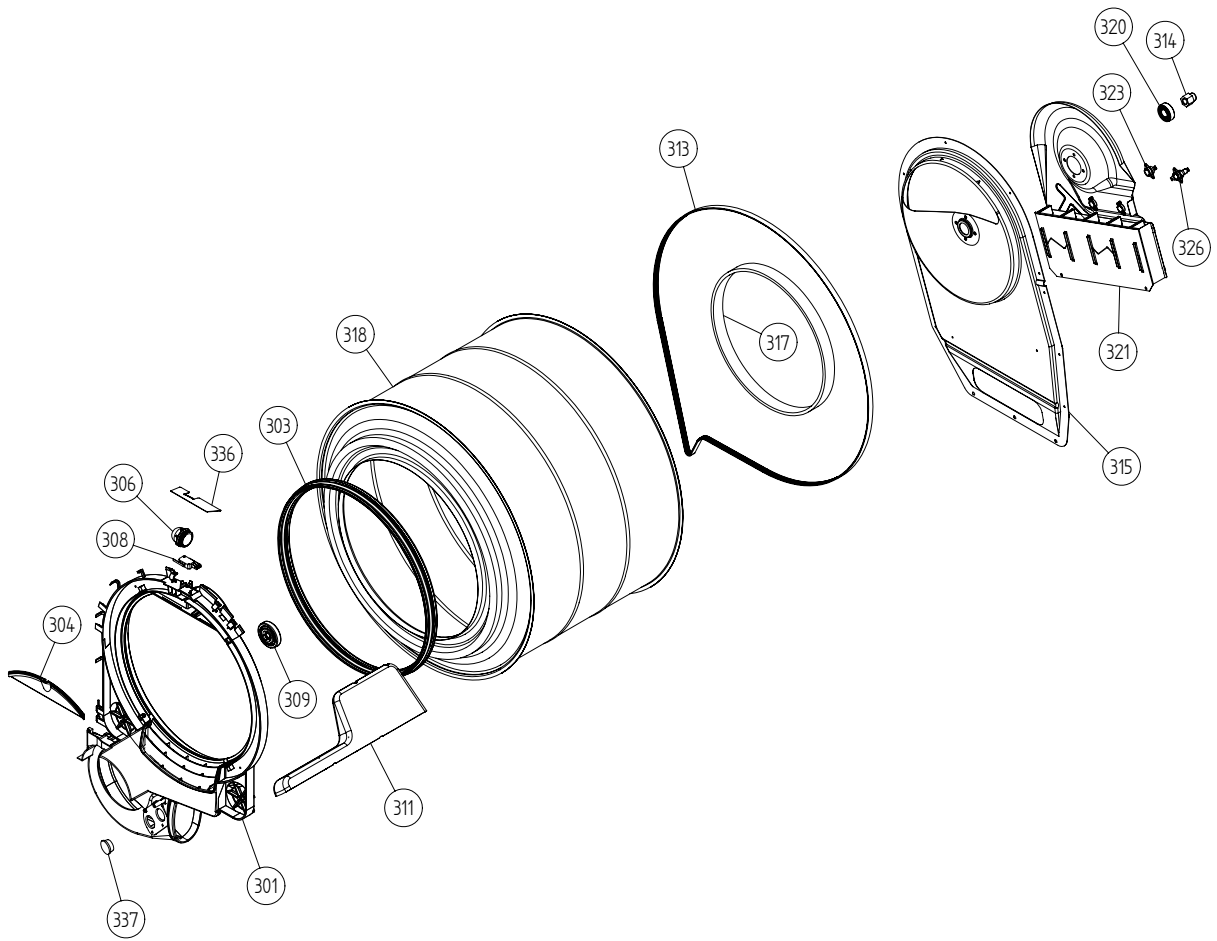

Cylinder and related parts

ASKO, T702 US - Titanium (TD25.1)

Pos	Spare part No.	Description	Qty	Comment
301	8801310	FRONT FRAME CPL TD25 NEW SEAL.	1 Pc's	
301	8801299	FRONT FRAME COMPL. TD20/21/25	1 Pc's	
301-a	8902066	Screw	4 Pc's	
303	8078539	FELTSEALING FRONT SAWN	1 Pc's	
303	8061821	Front Felt Seal T700	1 Pc's	
304	8061932-49	Lamp housing lid grey TD21	1 Pc's	
306	8061887	Lamp Chimney	1 Pc's	
308	8076104	DOOR SWITCH TD	1 Pc's	
309	8052622	Drum Roller Frt TD	2 Pc's	
309-a	8901337	Washer	2 Pc's	
309-b	8901193	Locking Nut	2 Pc's	
309-c	8901028	Screw	2 Pc's	
311	8052589-49	PADDLE TD	2 Pc's	
311	8052589	Paddle	2 Pc's	
311-a	8902099	Screw	5 Pc's	
313	8065710	sub to 8801267	1 Pc's	
314	8052632	Bushing Rear Drum 03/05 TD	1 Pc's	
314-a	8901130	SCREW A4-MVBF M8X40 7,9-8,0 HG	1 Pc's	
315	8076335	REAR PANEL INNER TD25	1 Pc's	
317	8064440	Felt sealing rear	1 Pc's	
318	8079449	CYLINDER COMPL. TD	1 Pc's	
318	8079493	CYLINDER COMPL. TD	1 Pc's	
320	8004439	Bearing Dryer Rear Panel All	1 Pc's	
321	8076226	HEATING ELEMENT 2500W TD25	1 Pc's	
321	8076227	HEATING ELEMENT 3000W TD25	1 Pc's	
323	8079200	THERMOSTAT 135C TD	1 Pc's	
326	8079737	THERMOSTAT 150C UL	1 Pc's	
336	8064187	GUARD, DOOR SWITCH	1 Pc's	
337	8076705	PLUG FOR THERMISTOR HOLE	1 Pc's