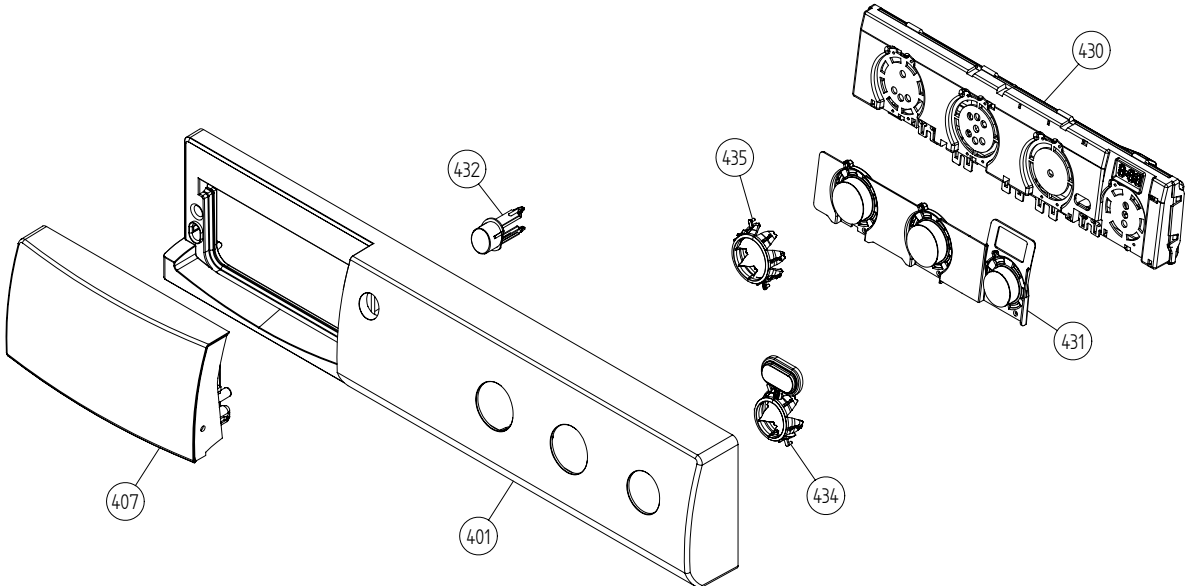

Control panel

ASKO, T702 US - Titanium (TD25.1)

Pos	Spare part No.	Description	Qty	Comment
401	8079349-81-UL	PANEL W.HANDLE T702 ASKO US	1 Pc's	
403	8079343	LABEL PROG.INFO. TD25A US/CA	1 Pc's	
407	8061846-81-UL	Detergent drawer handle WM50 t	1 Pc's	
430	8077130	CONTROL UNIT TD25.1 UL4	1 Pc's	
431	8079279-81	PUSHBUTTONS PRINTED TD25 VAR.4	1 Pc's	
432	8076364-81	PUSHBUTTON MAINSWITCH WMD25	1 Pc's	
434	8076235	LENS START/STOP WMD25	1 Pc's	
435	8076236	LENS 8 SEGMENT WMD25	2 Pc's	
460	8077371	CABLE SET MOTOR TD	1 Pc's	
461	8077520	CABLE SET POWER 3000W	1 Pc's	
462	8077521	CABLE THERMOSTAT	1 Pc's	
466	8077372	CABLE SET THERMISTOR EXHAUST	1 Pc's	
467	8076229	CABLE SET HEATER TD	1 Pc's	
490	8079346	INSTRUCT. T702 ENGLISH US/CA	1 Pc's	
490	8079347	INSTRUCT. T702 FRENCH US/CA	1 Pc's	
490	8079348	INSTRUCT. T702 SPANISH US/CA	1 Pc's