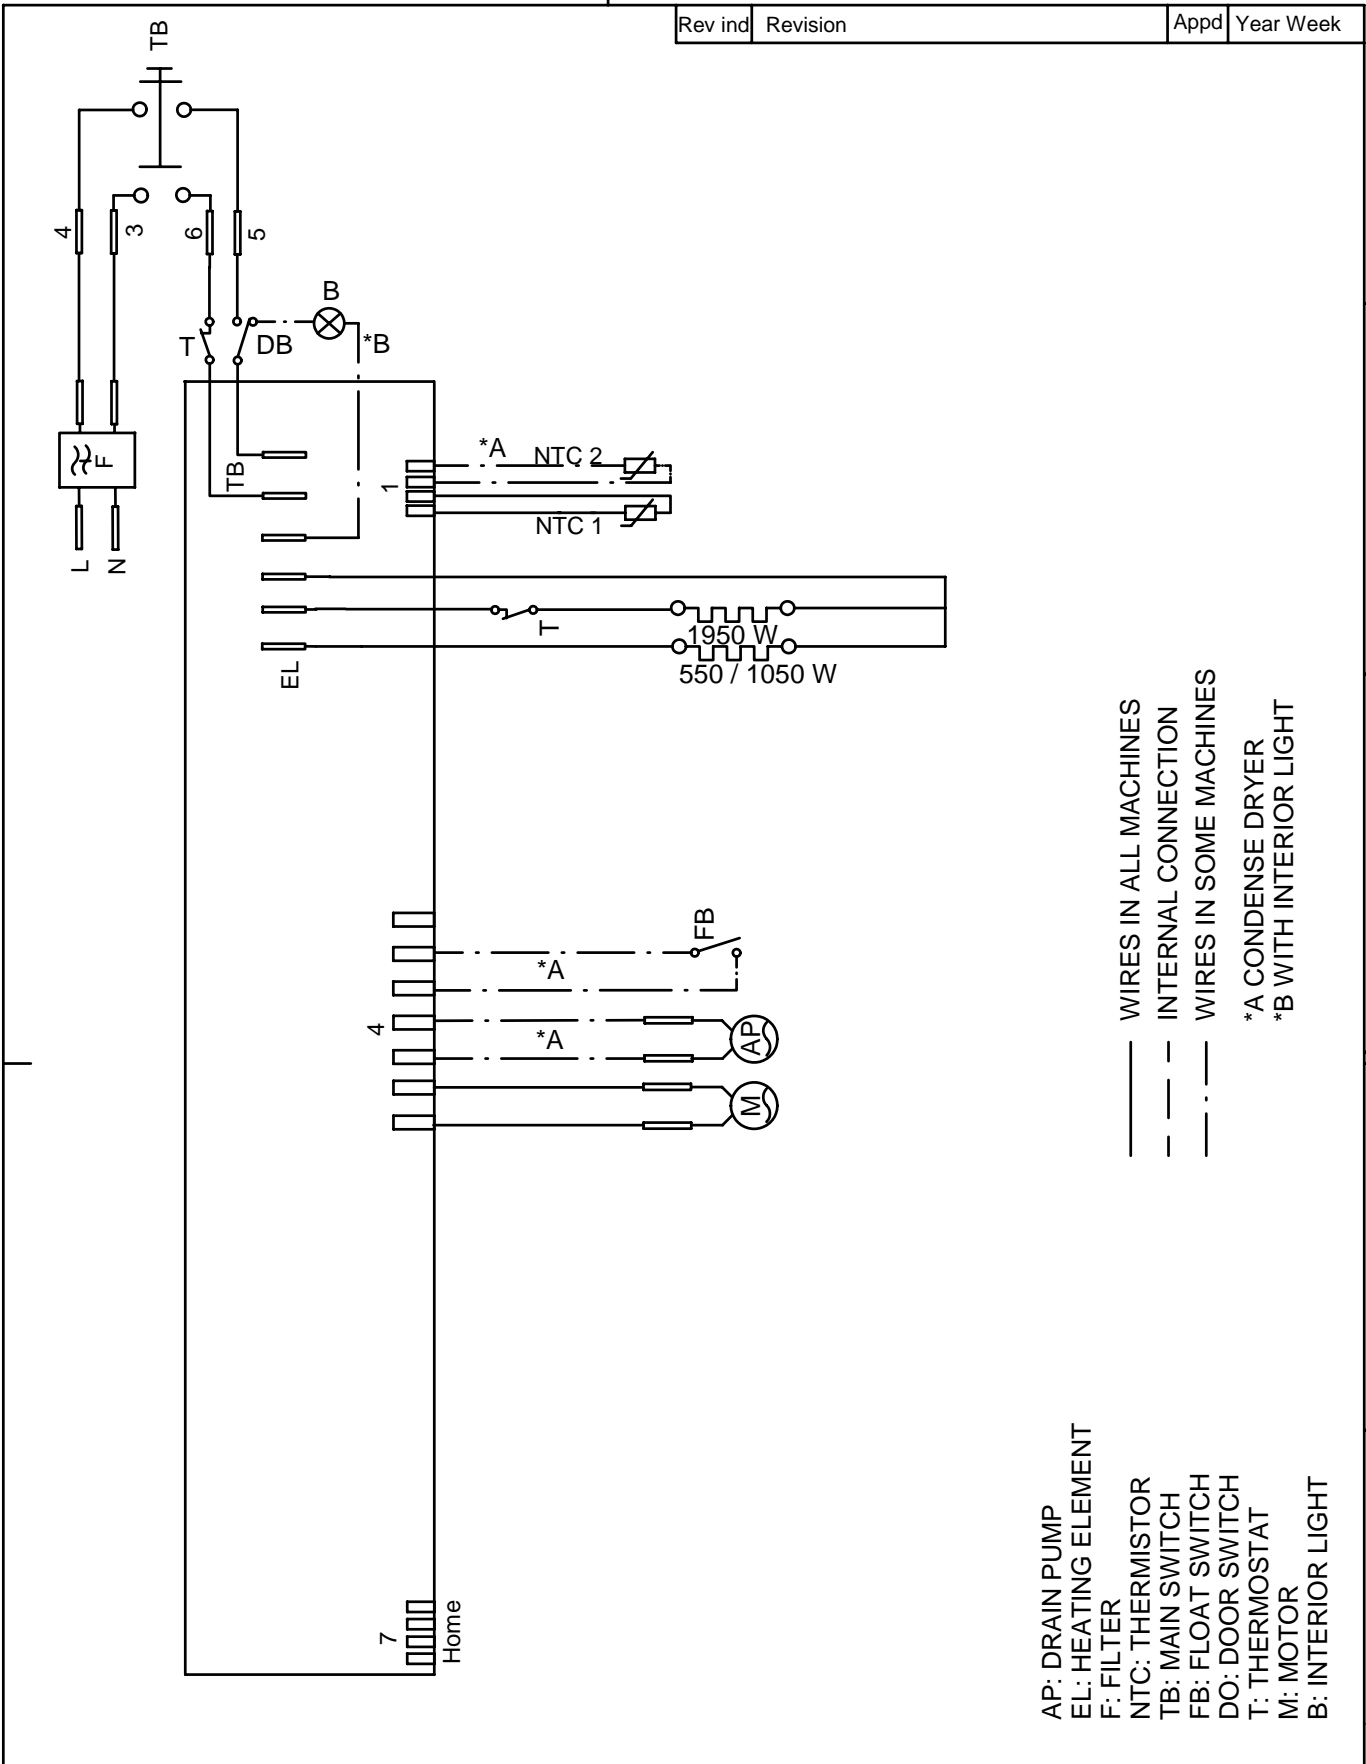

This document must not be copied without our written permission, and the contents thereof must not be imparted to a third party nor be used for any unauthorized purpose. Contraception will be prosecuted. ASKO CYLINDA AB

S:\UWVMD25\1_Tryckunderlag\Kopplingschema\8076101 Kopplingschema TD25\8076101 Circuit diagram TD25-b.dft , pema , 2005-04-12 15:50:48

Rev ind	Revision	Appd	Year	Week

Pos.	Qty	Part No.	Name of item	Material
			Dens.Kg/dm³	Dimensions, Type, etc.
			Gen.tolerance	Description(ENG) CIRCUIT DIAGRAM TD25
			Gen.tol.Angle	Description(SE) KOPPLINGSSCHEMA TD25
			Iss by Dept | Year | Week	Rev Ind | Replace
			UT | 03 | 28	b | TD25
			ASKO CYLINDA	Project
				TD25