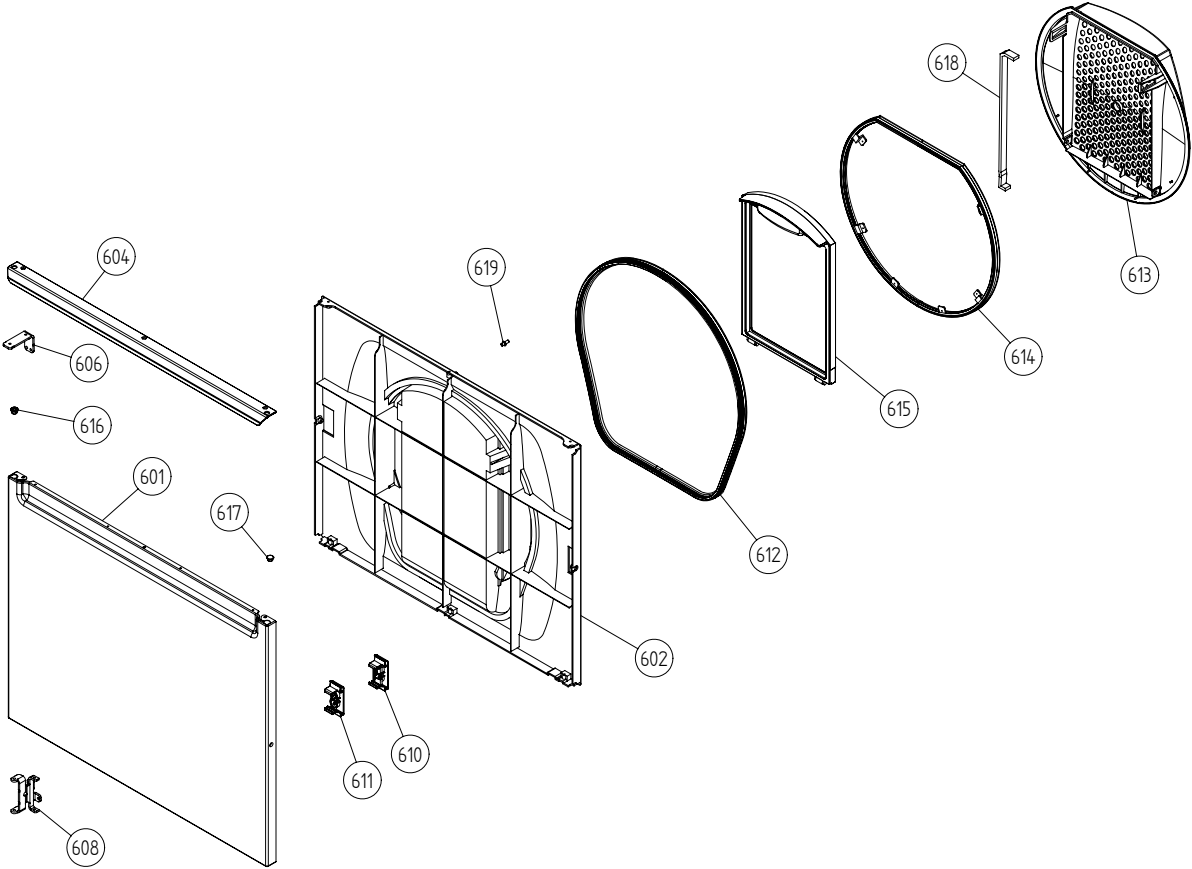

Upper Section

ASKO, T702 US - Titanium (TD25.1)

Pos	Spare part No.	Description	Qty	Comment
501	8076210	BEAM FRONT WMD25	1 Pc's	
501-a	8900338	Screw 20 Torx Self Tapping	2 Pc's	
501-b	8901413	Lock Washer laundry tops	2 Pc's	
501-c	8902087	Screw Plastic Housing 20 Torx	2 Pc's	
520	8073782	MAIN PUSH SWITCH	1 Pc's	
527	8076202	EMC-FILTER WITH INDUCTOR	1 Pc's	
527-a	8901155	Nut	1 Pc's	
527-b	8901419	Lock Washer	1 Pc's	
551	8076324	Connection box T711	1 Pc's	
552	8061033	Subs to 8061455	1 Pc's	
553	8061891	Terminal Block DryerTD 20	1 Pc's	
554	8078291	GROMMET 94793	1 Pc's	
554	8060462	Grommet	1 Pc's	
555	8060463	Lock Nut	1 Pc's	
556	8063756	Cover Terminal block T700s	1 Pc's	
556-a	8901097	Screw Terminal	1 Pc's	