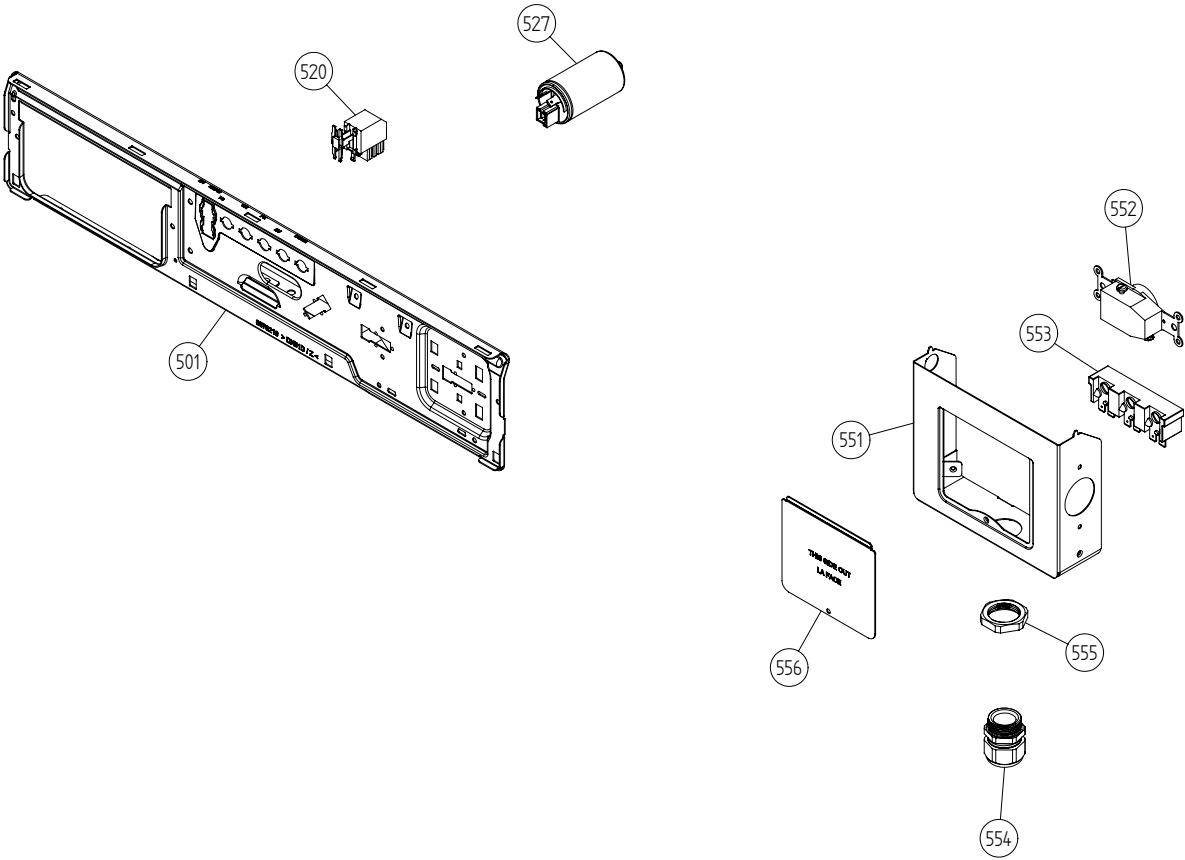

Upper Section

ASKO, T702 US - Titanium (TD25.1)

Pos	Spare part No.	Description	Qty	Comment
501	8076210	BEAM FRONT WMD25	1 Pc's	
501-a	8900338	Screw 20 Torx Self Tapping	2 Pc's	
501-b	8901413	Lock Washer laundry tops	2 Pc's	
501-c	8902087	Screw Plastic Housing 20 Torx	2 Pc's	
520	8073782	MAIN PUSH SWITCH	1 Pc's	
527	8076202	EMC-FILTER WITH INDUCTOR	1 Pc's	
527-a	8901155	Nut	1 Pc's	
527-b	8901419	Lock Washer	1 Pc's	
551	8076324	Connection box T711	1 Pc's	
552	8061033	Subs to 8061455	1 Pc's	
553	8061891	Terminal Block DryerTD 20	1 Pc's	
554	8078291	GROMMET 94793	1 Pc's	
554	8060462	Grommet	1 Pc's	
555	8060463	Lock Nut	1 Pc's	
556	8063756	Cover Terminal block T700s	1 Pc's	
556-a	8901097	Screw Terminal	1 Pc's	