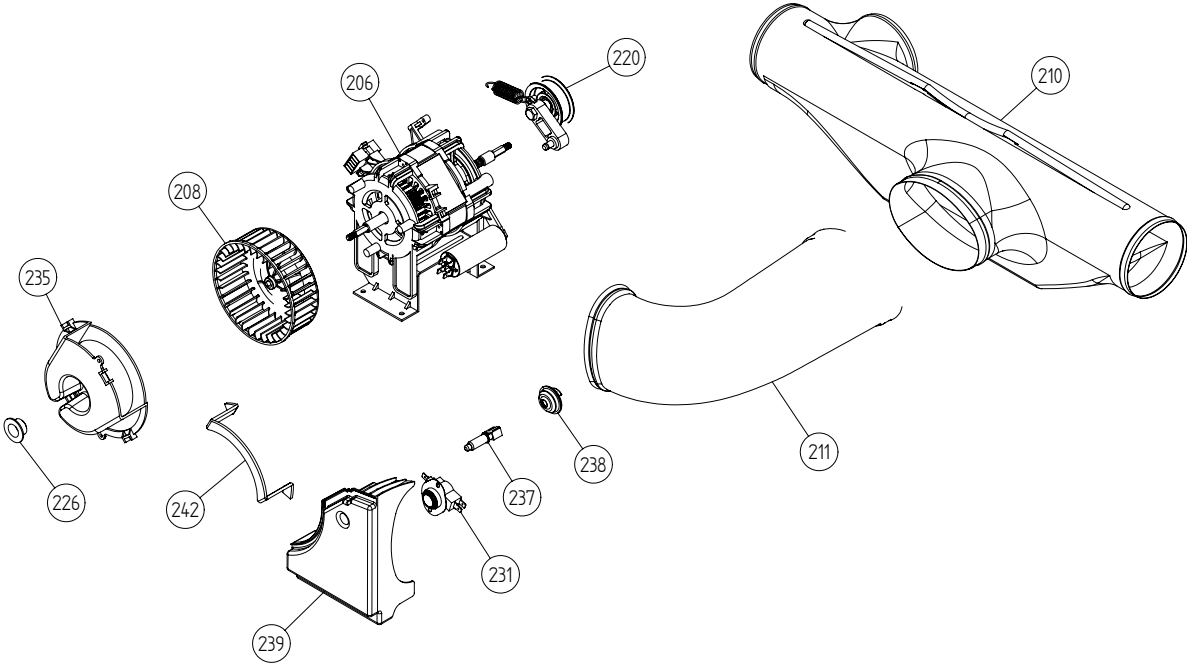

Outer Casing

ASKO, T702 US - Titanium (TD25.1)

Pos	Spare part No.	Description	Qty	Comment
101	8061817-81	Top WM50 titanium	1 Pc's	
101-a	8900338	Screw 20 Torx Self Tapping	3 Pc's	
101-b	8901413	Lock Washer laundry tops	2 Pc's	
103	8064062	Top Cover Strip	1 Pc's	
106	8801175-81	Side left titanium TD30	1 Pc's	
107	8061763	Clip Front Plate 600700s	2 Pc's	
108	8061916	CABLE HOLDER WMD20	3 Pc's	
112	8061847-81	Front plate TD20 Titanium	1 Pc's	
112-a	8900338	Screw 20 Torx Self Tapping	2 Pc's	
112-b	8901413	Lock Washer laundry tops	2 Pc's	
114	8064177	Hook Lower Pane	2 Pc's	
114-a	8900338	Screw 20 Torx Self Tapping	2 Pc's	
119	8801247-81	Lower Cover Compl W/Clips	1 Pc's	
127	8052641	Collar Vent Exhaust TD	1 Pc's	
128	8052640-81-UL	Exhaust lid titanium	2 Pc's	
130	8053980	STACKING Bracket ALL TDs Mus	2 Pc's	
132	8064114	Holders Dryer Feet Stacking	1 Pc's	
134	8079947	REAR PANEL OUTER PUNCHED TD25	1 Pc's	
136	8061915	Cable Holder T700	1 Pc's	
139	8061618	BASE PAN WMD20	1 Pc's	
140	8059334	Leveling Leg Comp WMD 20	4 Pc's	
141	8801176-81	Side Right TD30 titanium	1 Pc's	

Lower Section

ASKO, T702 US - Titanium (TD25.1)

Pos	Spare part No.	Description	Qty	Comment
206	8061895	MOTOR COMPL. 60HZ TD20	1 Pc's	
206-a	8901969	Screw	4 Pc's	
206-b	8054268	Capacitor Dryer Motor 02/05	1 Pc's	
208	8065797	Fan impeller T711	1 Pc's	
210	8052638	TTube w/o Recirc holes	1 Pc's	
211	8052639	Exhaust Canal Bend	1 Pc's	
220	8801058	TENSION ARM Repl.by 8801214	1 Pc's	
226	8061949	Plug Fan TD700 Series	1 Pc's	
231	8065306	Dryer Thermostat	1 Pc's	
231-a	8902042	Screw Protective Cover Dryer	1 Pc's	
235	8076330-0	FAN CASING LID UL4	1 Pc's	
235-a	8902042	Screw Protective Cover Dryer	2 Pc's	
237	8076224	THERMISTOR TD25	1 Pc's	
238	8076365	GROMMET THERMISTOR	1 Pc's	
239	8077102-49	Guard Fan 700 Series	1 Pc's	
239-a	8902042	Screw Protective Cover Dryer	2 Pc's	
242	8064184	SEALING COVER FAN HOUSE	1 Pc's	